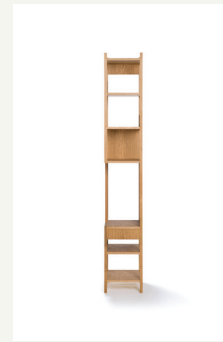

STEEL LAB LIGHT FLOOR
Anatomy Design
2010

AWKWARD LIGHT FLOOR,
AWKWARD LIGHT WALL
Anatomy Design
2012

Storage

LIBRERIA PENSILE
Achille Castiglioni,
Pier Giacomo Castiglioni
1957

LUNGANGOLO
Achille Castiglioni
1991

RAMPA
Achille Castiglioni,
Pier Giacomo Castiglioni
1965

COMODO
Achille Castiglioni
1988

Small Furniture and Accessories

CACHE DESK ORGANISER
Paul McCobb
1952

HANG AROUND
Derek McLeod
2023

HEDDLES THROW
Karin Carlander
2022