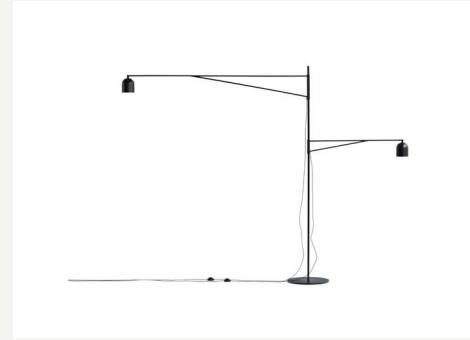

STEEL LAB LIGHT FLOOR
Anatomy Design
2010

AWKWARD LIGHT FLOOR,
AWKWARD LIGHT WALL
Anatomy Design
2012

Storage

LIBRERIA PENSILE
Achille Castiglioni,
Pier Giacomo Castiglioni
1957

LUNGANGOLO
Achille Castiglioni
1991