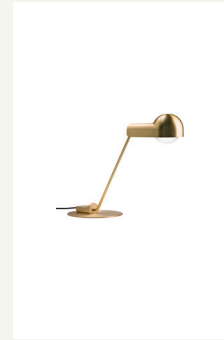

OFFICE DESK
Bodil Kjær
1959

CONSOLE TABLE
Aldo Bakker
2017

Lighting

LARI
Angelo Mangiarotti
1978

LARI MINI
Angelo Mangiarotti
1978 / 2023

AIDA
Angelo Mangiarotti
1988

LAB LIGHT TABLE
Anatomy Design
2010

STEEL LAB LIGHT TABLE
Anatomy Design
2010