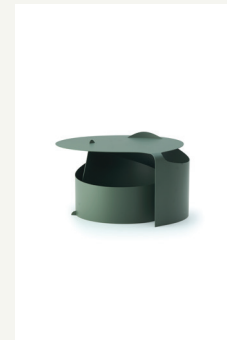

COFFEE TABLE
Aldo Bakker
2019