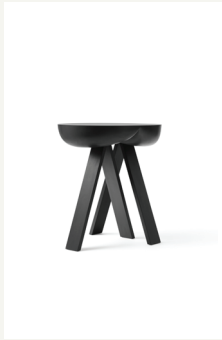

MIDDLEWEIGHT
Michael Anastassiades
2021

Side Tables and Stools

COFFEE TABLE
Aldo Bakker
2019

MIDDLEWEIGHT
SIDE TABLE
Michael Anastassiades
2021

SIDE TABLE NO. 2
PlueerSmitt
2014

BON
Aldo Bakker
2017

CROSS TABLES
Bodil Kjær
1961

TRIANGLE
Aldo Bakker
1996

COFFEE TABLE
Aldo Bakker
2019

Coffee Tables

CASTORE COFFEE TABLE
Angelo Mangiarotti
1975

MIDDLEWEIGHT
COFFEE TABLE
Michael Anastassiades
2021

Dining Tables

CACHE DINING TABLE
Paul McCobb
1952