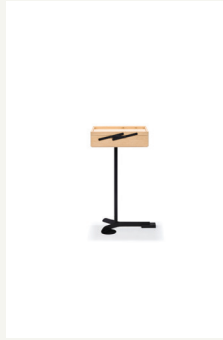

COMODO
Achille Castiglioni
1988