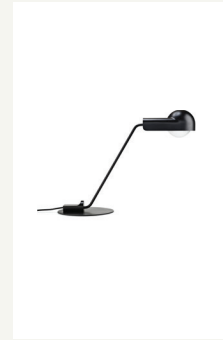

OFFICE DESK
Bodil Kjær
1959

CONSOLE TABLE
Aldo Bakker
2017

Lighting

LARI
Angelo Mangiarotti
1978

LARI MINI
Angelo Mangiarotti
1978 / 2023

AIDA
Angelo Mangiarotti
1988

LAB LIGHT TABLE
Anatomy Design
2010

STEEL LAB LIGHT TABLE
Anatomy Design
2010