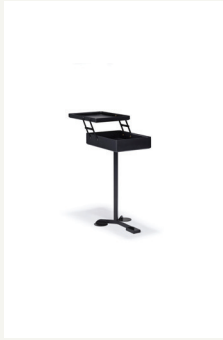

COMODO
Achille Castiglioni
1988