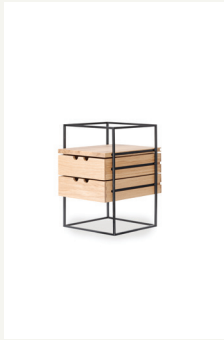

STEEL LAB LIGHT FLOOR
Anatomy Design
2010

AWKWARD LIGHT FLOOR,
AWKWARD LIGHT WALL
Anatomy Design
2012

Storage

LIBRERIA PENSILE
Achille Castiglioni,
Pier Giacomo Castiglioni
1957

LUNGANGOLO
Achille Castiglioni
1991

RAMPA
Achille Castiglioni,
Pier Giacomo Castiglioni
1965

COMODO
Achille Castiglioni
1988

Small Furniture and Accessories

CACHE DESK ORGANISER
Paul McCobb
1952

HANG AROUND
Derek McLeod
2023

HEDDLES THROW
Karin Carlander
2022