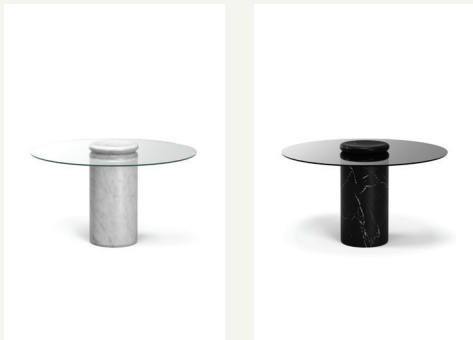

PRINCIPAL DINING TABLE
Bodil Kjær
1961

CASTORE DINING TABLE
Angelo Mangiarotti
1975