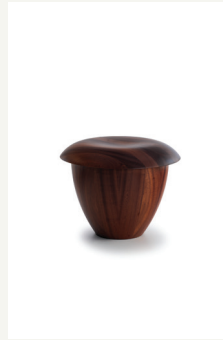

MIDDLEWEIGHT
Michael Anastassiades
2021

Side Tables and Stools

COFFEE TABLE
Aldo Bakker
2019

MIDDLEWEIGHT
SIDE TABLE
Michael Anastassiades
2021

SIDE TABLE NO. 2
PlueerSmitt
2014

BON
Aldo Bakker
2017

CROSS TABLES
Bodil Kjær
1961

TRIANGLE
Aldo Bakker
1996

COFFEE TABLE
Aldo Bakker
2019

Coffee Tables

CASTORE COFFEE TABLE
Angelo Mangiarotti
1975

MIDDLEWEIGHT
COFFEE TABLE
Michael Anastassiades
2021

Dining Tables

CACHE DINING TABLE
Paul McCobb
1952