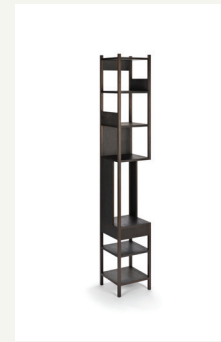

STEEL LAB LIGHT FLOOR
Anatomy Design
2010

AWKWARD LIGHT FLOOR,
AWKWARD LIGHT WALL
Anatomy Design
2012

Storage

LIBRERIA PENSILE
Achille Castiglioni,
Pier Giacomo Castiglioni
1957

LUNGANGOLO
Achille Castiglioni
1991

RAMPA
Achille Castiglioni,
Pier Giacomo Castiglioni
1965

COMODO
Achille Castiglioni
1988

Small Furniture and Accessories

CACHE DESK ORGANISER
Paul McCobb
1952

HANG AROUND
Derek McLeod
2023

HEDDLES THROW
Karin Carlander
2022