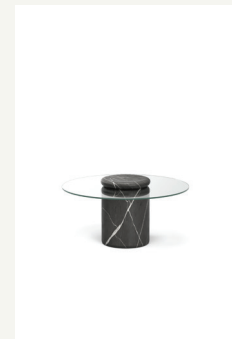

CHAIR 300
Joe Colombo
1965

PRINCIPAL CHAIR
Bodil Kjær
1961

Lounge Seating

SCARPA 925
Afra & Tobia Scarpa
1966

MIDDLEWEIGHT
Michael Anastassiades
2021

GB LOUNGE CHAIR
Gijs Bakker
1972

Sofas

GB LOUNGE CHAIR
Gijs Bakker
1972

MIDDLEWEIGHT
Michael Anastassiades
2021

Side Tables and Stools

COFFEE TABLE
Aldo Bakker
2019

MIDDLEWEIGHT
SIDE TABLE
Michael Anastassiades
2021

SIDE TABLE NO. 2
PlueerSmitt
2014

BON
Aldo Bakker
2017

CROSS TABLES
Bodil Kjær
1961

TRIANGLE
Aldo Bakker
1996

COFFEE TABLE
Aldo Bakker
2019

Coffee Tables

CASTORE COFFEE TABLE
Angelo Mangiarotti
1975

MIDDLEWEIGHT
COFFEE TABLE
Michael Anastassiades
2021

Dining Tables

CACHE DINING TABLE
Paul McCobb
1952