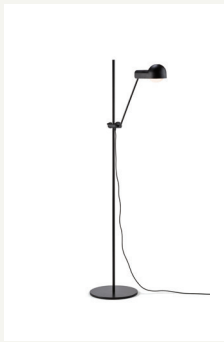

DOMO TABLE
Joe Colombo
1965

MOBY 1
Birgitte Due Madsen,
Jonas Trampedach
2015

SAFFO
Angello Mangiarotti
1967

RISCIO
Joe Colombo
1968

PLEXI
Angello Mangiarotti
1965

DOMO FLOOR
Joe Colombo
1965

LAB LIGHT FLOOR
Anatomy Design
2010