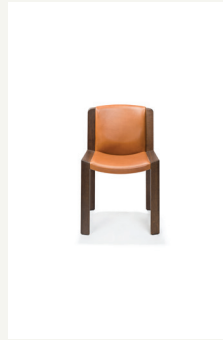

Office & Console Tables

Storage

Lighting

Small Furniture

Accessories

Karakter

Chairs

SCARPA 121
Afra & Tobia Scarpa
1965

MIDDLEWEIGHT
Michael Anastassiades
2021

Side Tables and Stools

COFFEE TABLE
Aldo Bakker
2019

MIDDLEWEIGHT
SIDE TABLE
Michael Anastassiades
2021

SIDE TABLE NO. 2
PlueerSmitt
2014

BON
Aldo Bakker
2017

CROSS TABLES
Bodil Kjær
1961